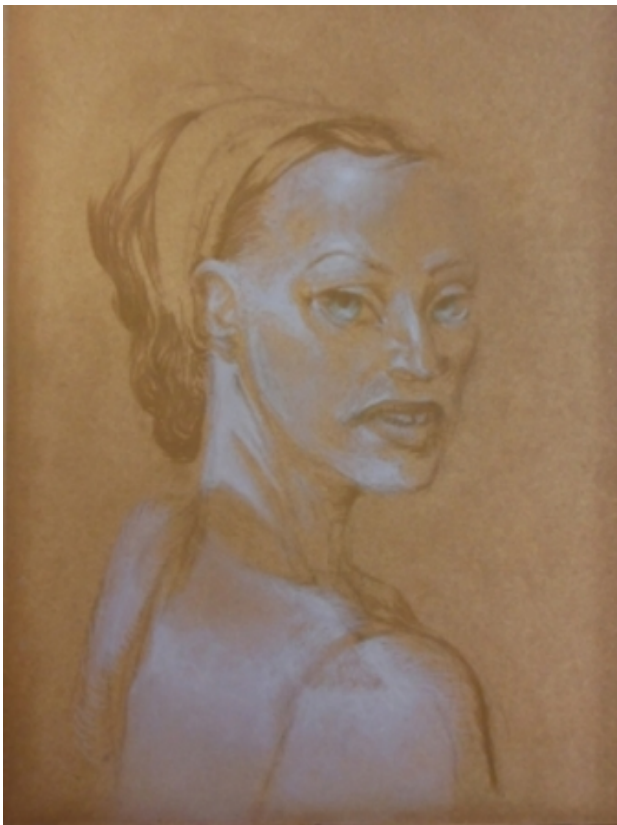

Portrait / Commissioned, 2016
Oil on canvas, 80x60

Portrait of Mestre Irineu / Commissioned, 2014
Oil on canvas, 80x60

Ambre oculaire, 2013
Oil, acrylics, shaped woodpanel, 30 x30

Zirkona Opale, 2014
Oil, acrylics, shaped woodpanel, 220 x 120

Lilith, 2013
oilpaint, linseedoil on woodpanel, 240x105

Portrait of a woman, 2013
oilpastel, linseedoil on woodpanel, 70x55

Portrait of a woman, 2013
oilpastel, linseedoil on woodpanel, 70x55

Shield of lifeform, 2012
Oil, acrylics, shaped woodpanel, 50x45